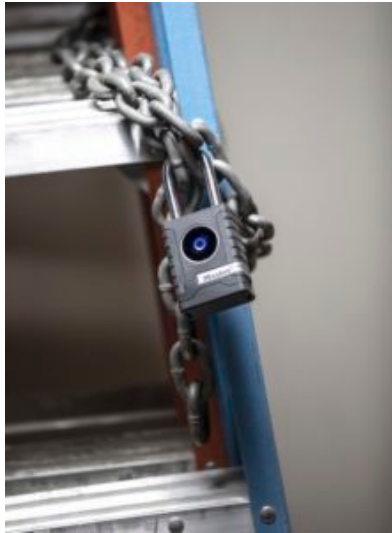

4401LHENT BLUETOOTH OUTDOOR PADLOCK FOR BUSINESS APPLICATIONS

- Ideal for use in business applications working with many locks and many users
- Use your Smartphone to open and manage your lock with the Master Lock® Vault Enterprise app
- Master Lock® Vault Enterprise IOS or Android app to control access
- Share access with others - temporary or permanent
- Low battery notification and reminders on padlock and in app
- Battery (CR) is easily replaced
- Battery jump allows for temporary access if battery dies while locked

SKU: 4401LHENT

ADDITIONAL INFORMATION

Weight	0.375 kg
Dimensions	190 (H) x 56 (W) mm
Shackle Diameter	9mm
Vertical Shackle Clearance	51mm
Horizontal Shackle Clearance	23mm

4401LHENT BLUETOOTH OUTDOOR PADLOCK FOR BUSINESS APPLICATIONS IMAGES